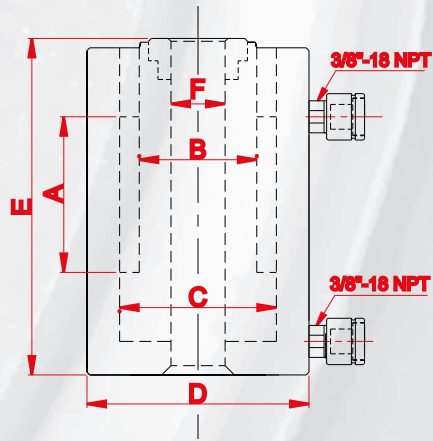

### Technical Data / Teknik Bilgi

Type Tip	Capacity Kapasite (t)	Stroke Strok (A) (mm)	Rod Diameter Rot Çapı (B) (mm)	Inside Diameter İç Çap (C) (mm)	Outside Diameter Dış Çap (D) (mm)	Closed Height Kapalı Boy (E) (mm)	Hole Diameter Delik Çapı (F) (mm)	Effective Area Etkin Yüzey Alanı (cm <sup>2</sup> )	Oil Volume Yağ Hacmi (cm <sup>3</sup> )	Weight Ağırlık (kg)
HCP-030100	30	100	70	90	125	225	30	44	440	18,0
HCP-060100	60		100	130	168	230	50	94	940	32,0
HCP-100100	100		130	170	220	240	80	149	1490	67,0